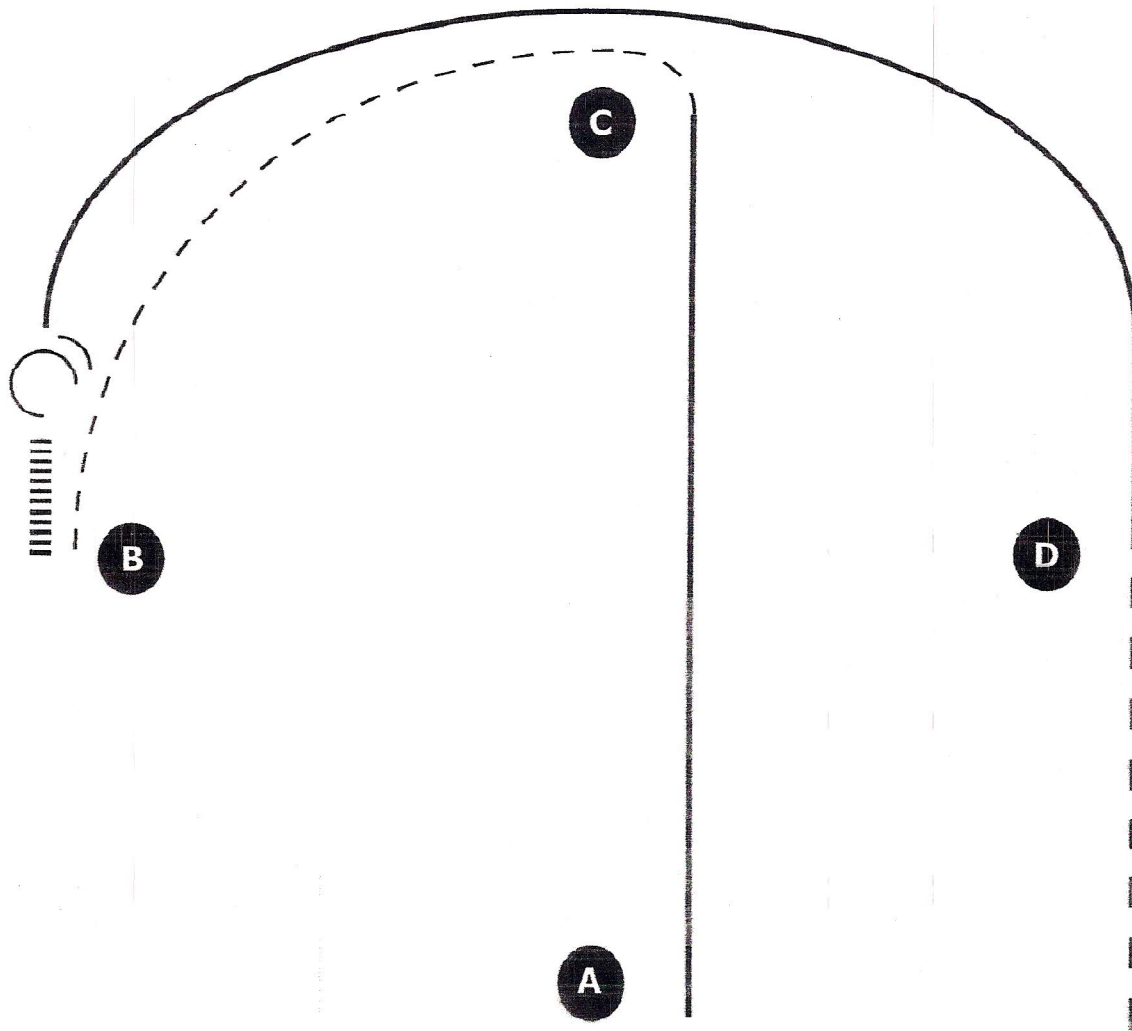

Instructions

1. Start at A.
2. Lope, left lead, to C.
3. Jog around C and to B.
4. Stop, back 4 steps.
5. Execute 270° turn on the haunches to the right, then 90° turn on the haunches to the left.
6. Lope, right lead, around C to D.
7. Extended jog to exit. Pattern ends when even with A.

Pinto
Western
Horsemanship

Color Bred Classics

Walk

Jog - - -

Extended Jog - -

Lope —

Back |||||

Pen to Western Showmanship

Showmanship

Pinto English Showmanship

H# 842

Open

Showmanship

Classes 16 & 17

Instructions

1. Start at A.
2. Walk to B.
3. Trot loop until even with B.
4. Walk curve to Judge.
5. Stop, set up for inspection.
6. When dismissed, back at least 3 steps.
execute 90° turn.
7. Walk to exit, pattern ends after walk off.