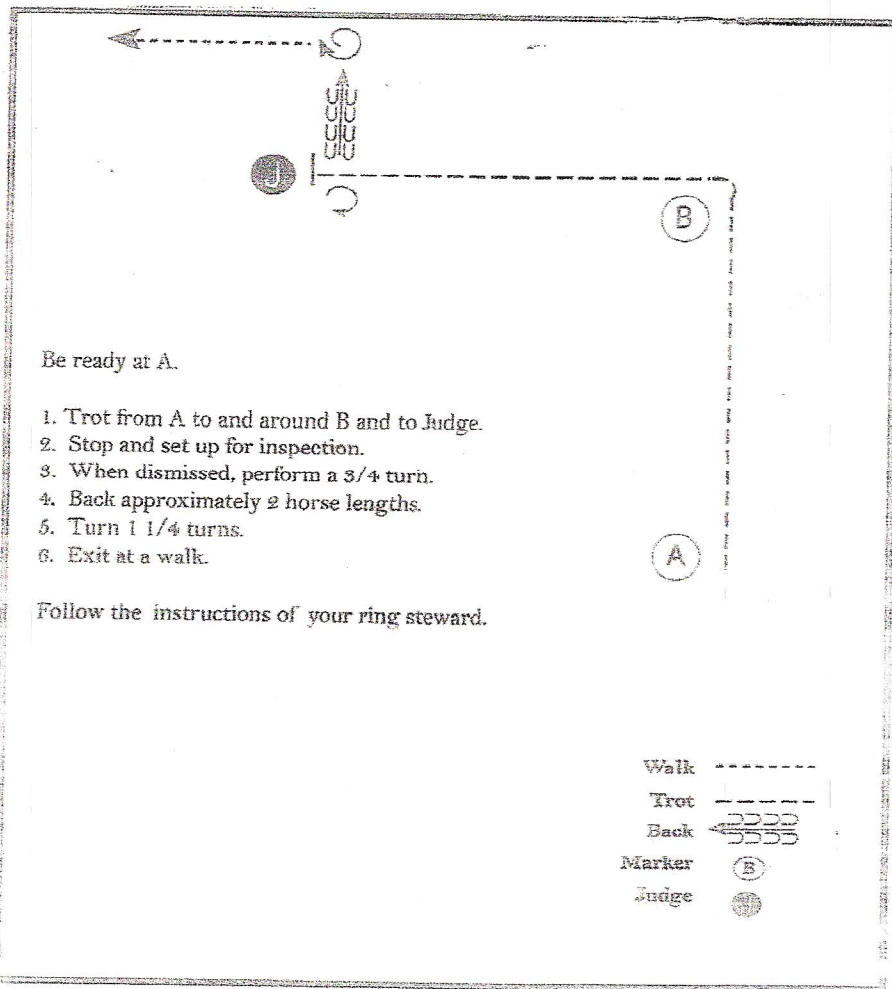

Instructions

1. Start at A.
2. Lope, left lead, to C.
3. Jog around C and to B.
4. Stop, back 4 steps.
5. Execute 270° turn on the haunches to the right, then 90° turn on the haunches to the left.
6. Lope, right lead, around C to D.
7. Extended jog to exit. Pattern ends when even with A.

Pinto
Western
Horsemanship

Color Bred Classics

Walk

Jog - - -

Extended Jog - -

Lope —

Back |||||

Pen to Western Showmanship

Showmanship

Pinto English Showmanship

H# 842

Open

Showmanship

Classes 16 & 17

Instructions

1. Start at A.
2. Walk to B.
3. Trot loop until even with B.
4. Walk curve to Judge.
5. Stop, set up for inspection.
6. When dismissed, back at least 3 steps.
execute 90° turn.
7. Walk to exit, pattern ends after walk off.