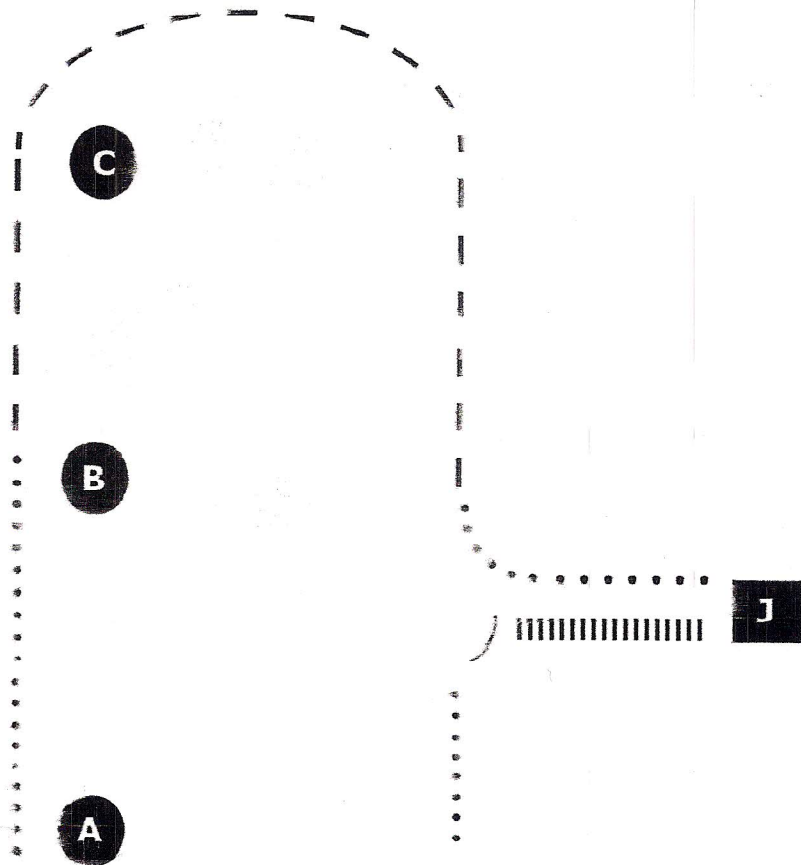

Instructions

1. Start at A.
2. Lope, left lead, to C.
3. Jog around C and to B.
4. Stop, back 4 steps.
5. Execute 270° turn on the haunches to the right, then 90° turn on the haunches to the left.
6. Lope, right lead, around C to D.
7. Extended jog to exit. Pattern ends when even with A.

Showmanship

Pinto English Showmanship

H# 842

Open

Showmanship

Classes 16 & 17

Instructions

1. Start at A.
2. Walk to B.
3. Trot loop until even with B.
4. Walk curve to Judge.
5. Stop, set up for inspection.
6. When dismissed, back at least 3 steps.
execute 90° turn.
7. Walk to exit, pattern ends after walk off.

Walk ·····

Trot - - -

Back |||||

Judge **J**